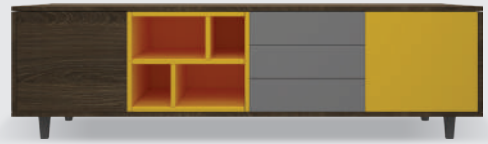

Spatial

The novel design and conceptual layout of the Spatial puts the onlookers in awe of its uniqueness.