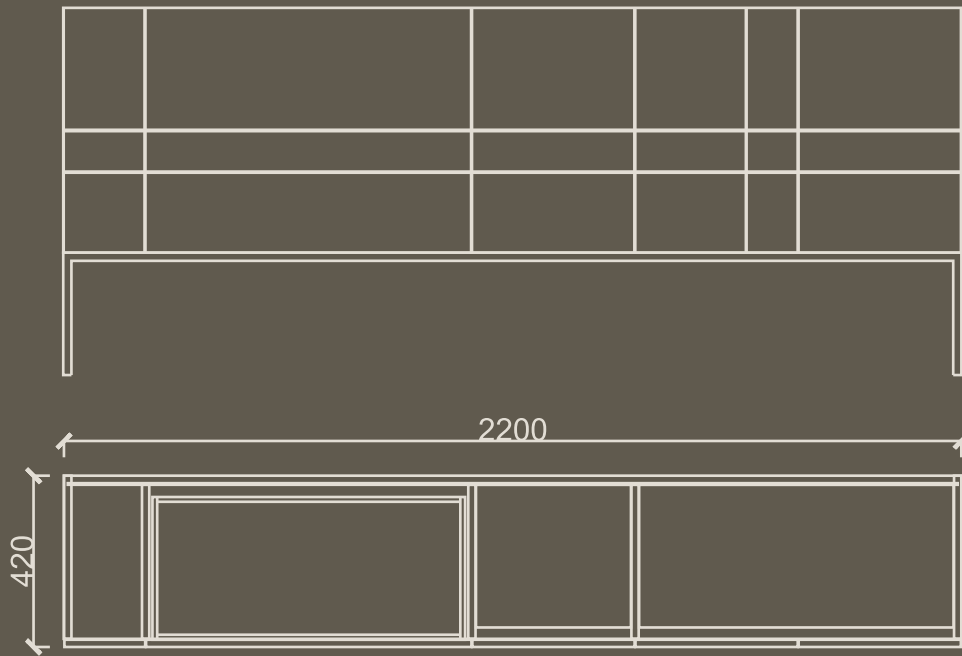

Trinket

The Trinket boasts of the delicate and meticulous making of its module which gives the prime gazing appearance.

The grand sized console table offers multiple cabinets and storage spaces, thus fulfilling the hefty storage requirements needed in bigger households..