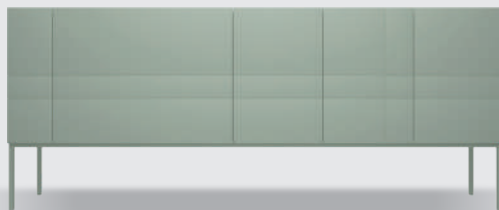

Trinket

The Trinket boasts of the delicate and meticulous making of its module which gives the prime gazing appearance.