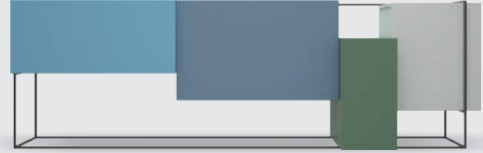

Ether

This crafty console module with carved shelf spaces furnished with lively colours make Ether a favourite for the lavish house settings.

Console Table Technical Details

Spectre

The sharp and smart look of Spectre can surely be the talk of the room for its cutting edge design.