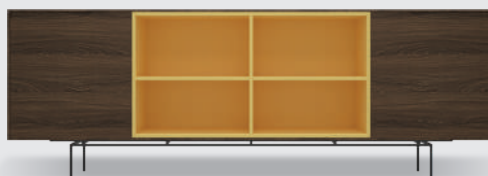

Chaos

The funky design scheme of this particular console cabinet can be the new trendsetter in town.

Ochre

This saffron shaded console module gives a stylish and posh appearance to your home.

Rogue

The plush look of this peachy pink console table is the perfect beautifying element needed to complete your home decor.