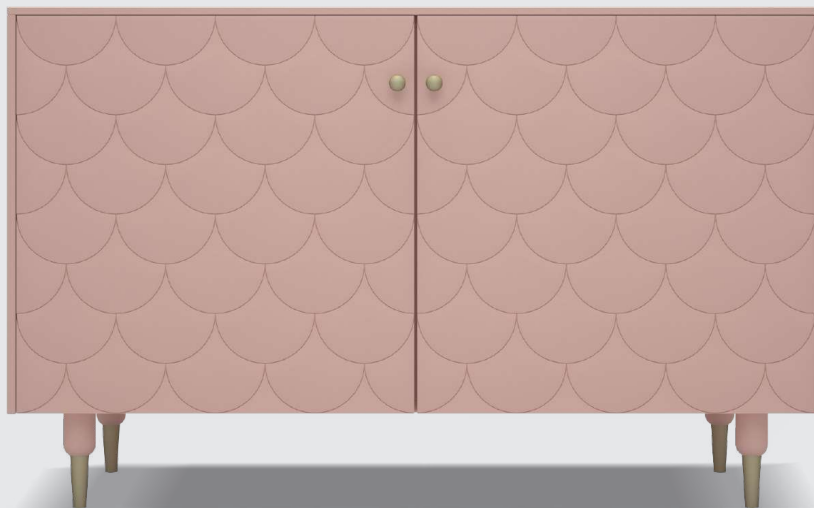

The sleek polish and acute making of this module imparts a royal sense to this console cabinet.

A House Is Much More Than A Mere Shelter.
It Should Lift Us **Emotionally And Spiritually.**

Solemn

The vibrant colour shade of this particular console module can give your home a trendy and modern look. The light hues present a soothing effect that creates a calm presence and dwells easily in the surrounding.

Rogue

The plush look of this peachy pink console table is the perfect beautifying element needed to complete your home decor.

The natural blushy texture of Rogue seems a cute fitting that anyone would aspire in their bedroom space.