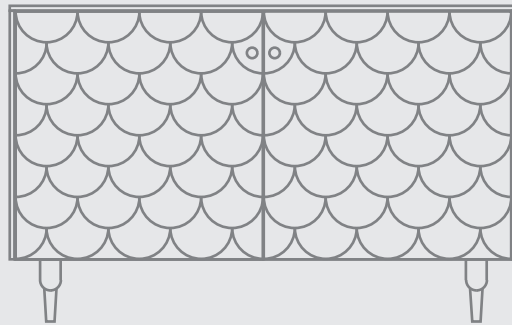

Rogue

The plush look of this peachy pink console table is the perfect beautifying element needed to complete your home decor.

The natural blushy texture of Rogue seems a cute fitting that anyone would aspire in their bedroom space.