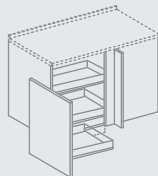

Size 1050 - 110
Height 72
Depth 58

Base Unit - 1door 1 Shelf

Size 45 - 60
Height 72
Depth 58

Base Unit - 2door Sink Unit

Size 80 - 90 - 100 - 120
Height 72
Depth 58

Base Unit - 2door & 1 Shelf

Size 80 - 90 - 100 - 120
Height 72
Depth 58

Base Unit - 2 Shutter & 1 Shelf

Size 105 - 110
Height 72
Depth 58

Base Unit - Magic Corner1 Shutter

Size 105 - 110
Height 72
Depth 58

Base Unit - Leman Corner 1 Shutter

Size 105 - 110
Height 72
Depth 58

Wall Unit