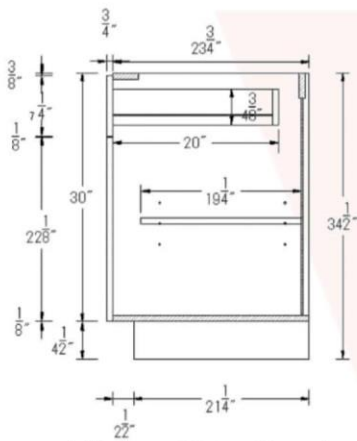

Frameless Cabinet Specifications

Kitchen Base Standard