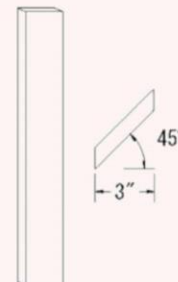

Plain Filler
Extension

PFE330
PFE336
PFE342