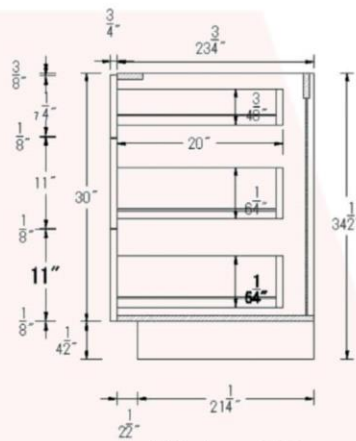

Kitchen 3 Drawers Base Standard