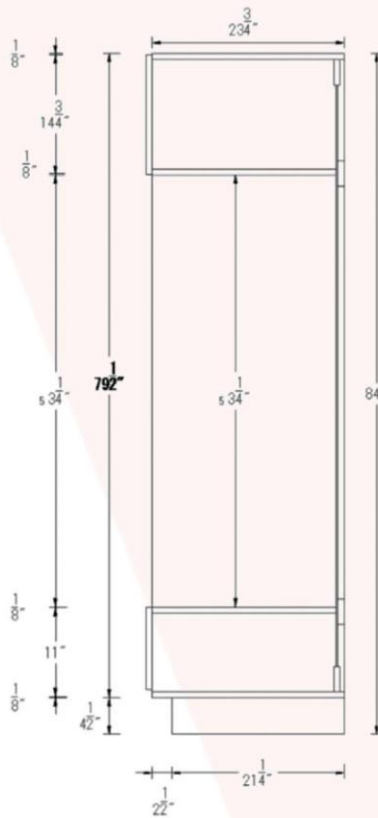

Double oven cabinet standard

Utility cabinet standard

Vanity Base Standard

Wall cabinet 30"/36" height standard

Wall cabinet 42" height standard

Kitchen Base Cabinet

Base Cabinet

B12 B15 B18 B 21