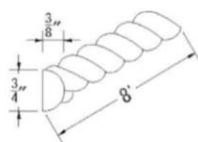

Rope
Molding

RM8