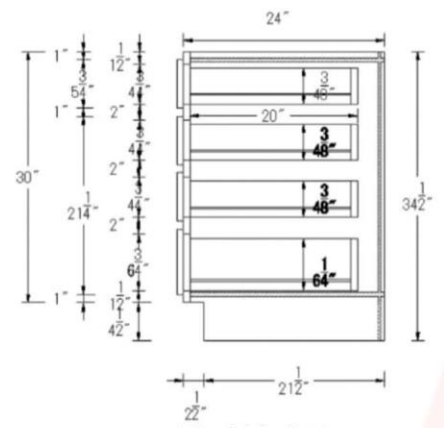

Kitchen 4 Drawers Base Standard