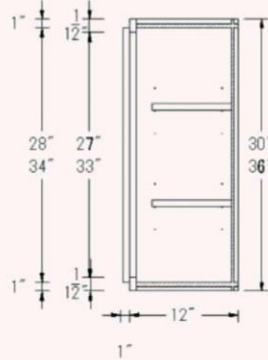

Face Frame Cabinet Specifications

Kitchen Base Standard

Kitchen 3 Drawers Base Standard

Kitchen 4 Drawers Base Standard

Vanity Base Standard

Wall cabinet 30"/36" height standard

Wall cabinet 42" height standard