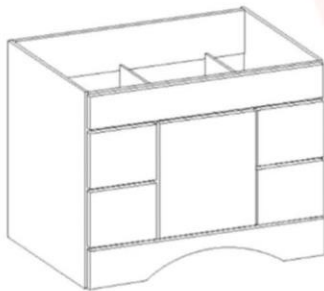

Vanity Sink Base Cabinet Single Bowl