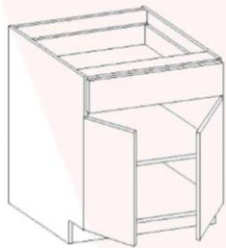

VB24 VB27 VB30