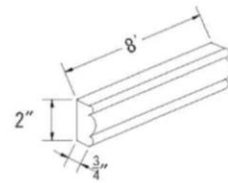

Light Rail

LR8