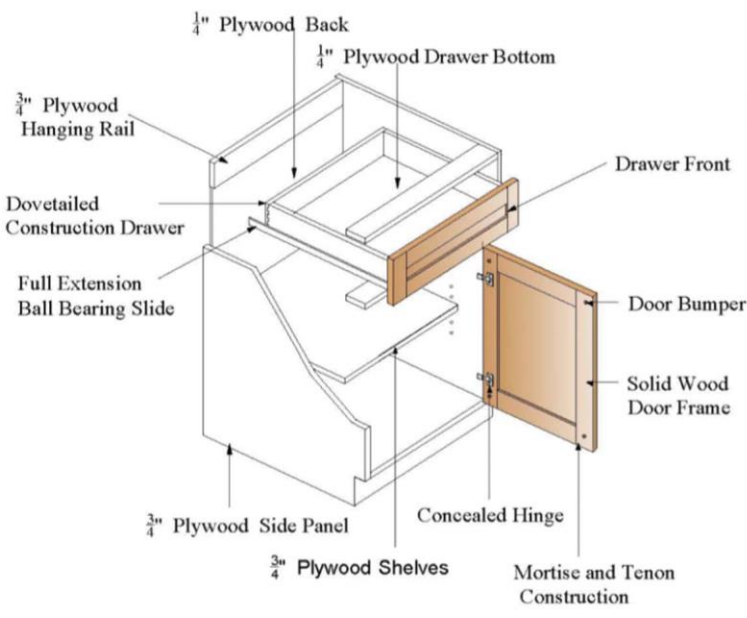

Glass door

Mullion door

Kitchen Cabinets

venezia
KITCHEN - WARDROBE - DOORS

Face Frame Cabinet Construction

Frameless Cabinet Construction

Face Frame Kitchen Cabinet Information:

Component	Feature
Door	Solid Russian birch, raised panel or shaker style as you require. Mortise and tenon joints.
Face frames	3/4" thick solid wood face frames with 1-1/2" wide stiles and rails unless otherwise specified. Frames feature blind mortise and tenon joints.
Tops, Bottom & sides	1/2" thick 7-ply plywood sides/tops/bottoms with birch wood veneer, interiors are prefinished in clear UV coat and exteriors are finished in matching UV coat. Matching interior option is available.
Cabinets backs	1/4" thick plywood with 3" x 1/2" frame. interiors are prefinished in UV coat. 1/2" thick back is available in advantage cabinets.
Shelves	5/8" thick plywood, 1/2" depth, prefinished in UV coat. Full depth is available in advantage cabinets.
Drawer box	5/8" thick solid Russian birch, dovetail joints, 1/4" thick plywood bottom.
Toe kick	1/2" thick plywood, cover cabinets side.
Hinge	1). 4 ways conceal hinges. 2). Soft closed 6 ways conceal hinges.
Glide	1). 3/4 extension white under mount glides, no soft closed. 2). Full extension under mount soft closed glides.