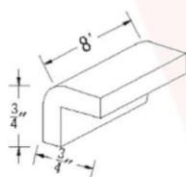

Outside Corner
Molding

OCM8