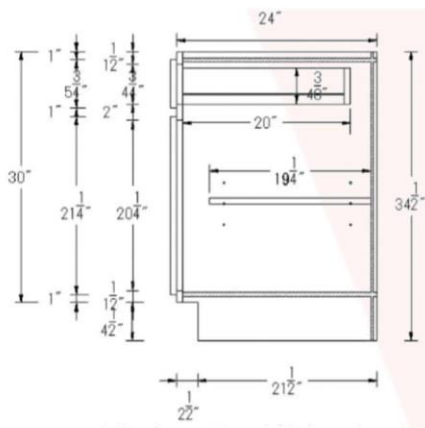

Face Frame Cabinet Specifications

Kitchen Base Standard