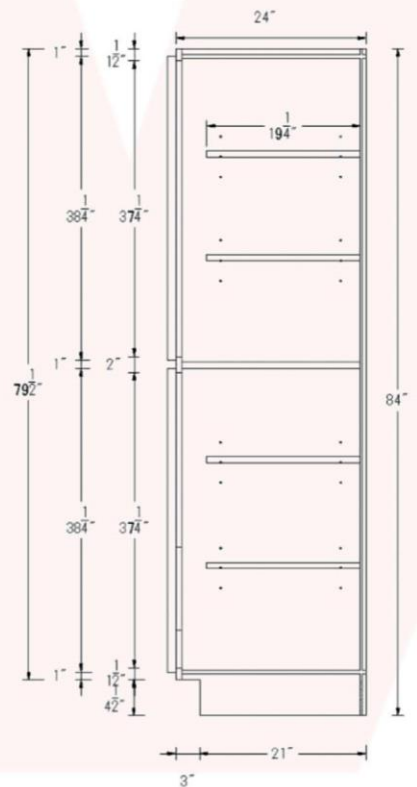

Utility cabinet standard