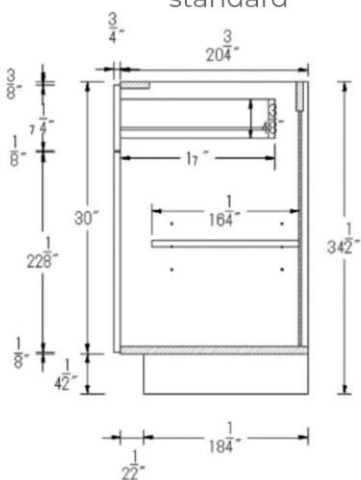

Face Frame Cabinet Specifications

Kitchen Base Standard

Kitchen 3 Drawers Base Standard

Kitchen 4 Drawers Base Standard

Vanity Base Standard

Wall cabinet 30"/36" height standard

Wall cabinet 42" height standard

Single oven cabinet standard

Double oven cabinet standard

Utility cabinet standard

Frameless Cabinet Specifications

Kitchen Base Standard

Kitchen 3 Drawers Base Standard

Kitchen 4 Drawers Base Standard

Single oven cabinet standard

Double oven cabinet standard

Utility cabinet standard

Vanity Base Standard

Wall cabinet 30"/36" height standard

Wall cabinet 42" height standard

Kitchen Base Cabinet

Base Cabinet

B12 B15 B18 B 21