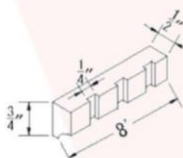

Dentile
Molding

DM8