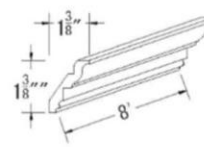

Soffit Crown
Molding

SCM8