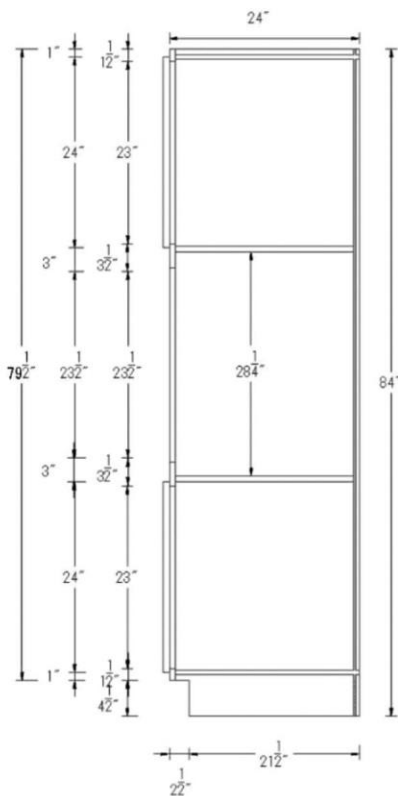

Face Frame Cabinet Specifications

Kitchen Base Standard

Kitchen 3 Drawers Base Standard

Kitchen 4 Drawers Base Standard

Vanity Base Standard

Wall cabinet 30"/36" height standard

Wall cabinet 42" height standard