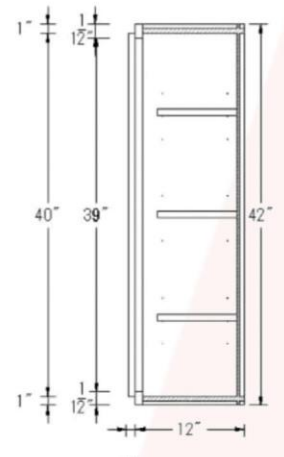

Face Frame Cabinet Specifications

Kitchen Base Standard

Kitchen 3 Drawers Base Standard

Kitchen 4 Drawers Base Standard

Vanity Base Standard

Wall cabinet 30"/36" height standard

Wall cabinet 42" height standard