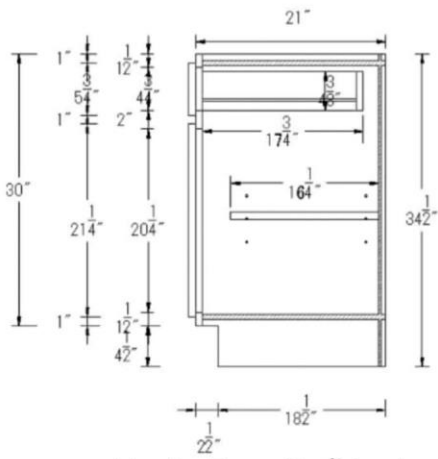

Face Frame Cabinet Specifications

Kitchen Base Standard

Kitchen 3 Drawers Base Standard

Kitchen 4 Drawers Base Standard

Vanity Base Standard

Wall cabinet 30"/36" height standard

Wall cabinet 42" height standard