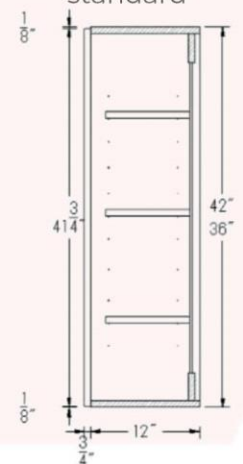

Double oven cabinet standard

Utility cabinet standard

Vanity Base Standard

Wall cabinet 30"/36" height standard

Wall cabinet 42" height standard

Kitchen Base Cabinet

Base Cabinet

B12 B15 B18 B 21

B24 B27 B30

B30 B36 B39 B42

Sink Base Cabinet

SB18 SB21

SB30 SB33 SB36
SB39 SB42

Base Cabinet with 2 Roll-out Tray

B24W2RT B27W2RT
B30W2RT

Sink Base Cabinet