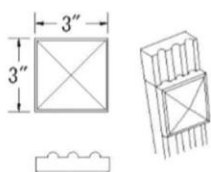

Plinth Block