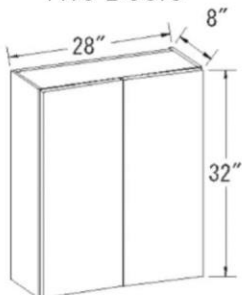

Above Toilet Two Doors