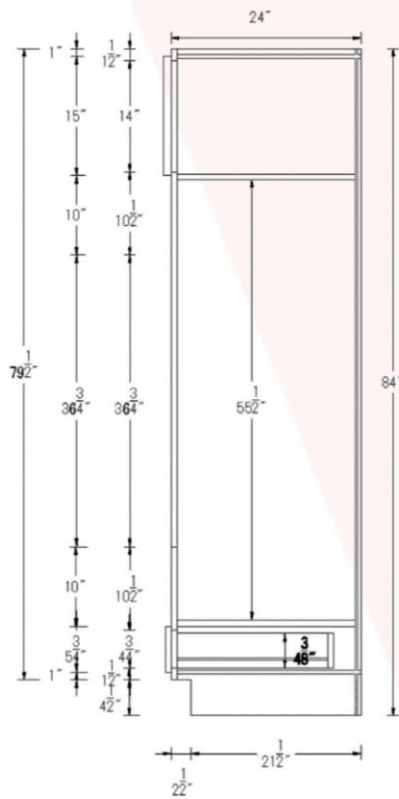

Double oven cabinet standard