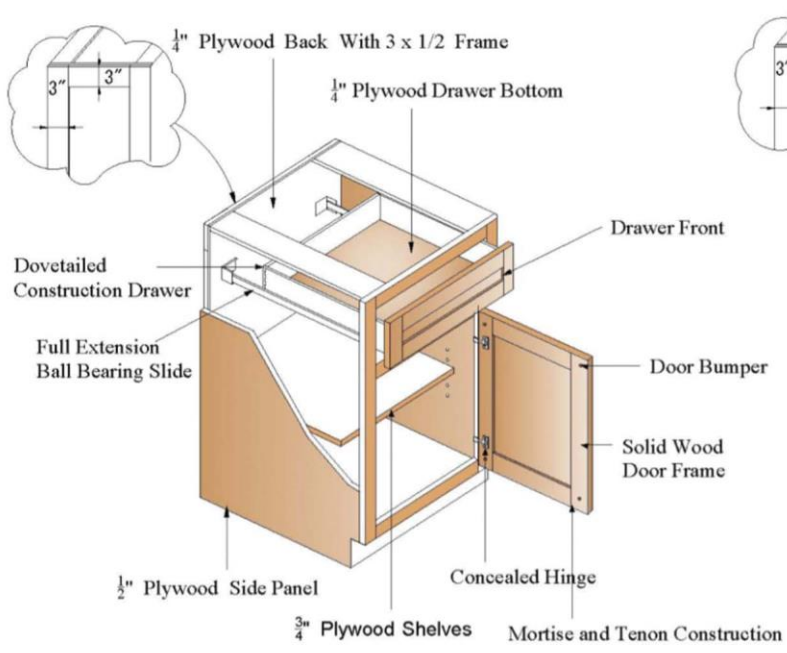

Glass door

Mullion door

Kitchen Cabinets

venezia
KITCHEN - WARDROBE - DOORS

Face Frame Cabinet Construction

Frameless Cabinet Construction

Face Frame Kitchen Cabinet Information:

Component	Feature
Door	Solid Russian birch, raised panel or shaker style as you require. Mortise and tenon joints.
Face frames	3/4" thick solid wood face frames with 1-1/2" wide stiles and rails unless otherwise specified. Frames feature blind mortise and tenon joints.
Tops, Bottom & sides	1/2" thick 7-ply plywood sides/tops/bottoms with birch wood veneer, interiors are prefinished in clear UV coat and exteriors are finished in matching UV coat. Matching interior option is available.
Cabinets backs	1/4" thick plywood with 3" x 1/2" frame. interiors are prefinished in UV coat. 1/2" thick back is available in advantage cabinets.
Shelves	5/8" thick plywood, 1/2" depth, prefinished in UV coat. Full depth is available in advantage cabinets.
Drawer box	5/8" thick solid Russian birch, dovetail joints, 1/4" thick plywood bottom.
Toe kick	1/2" thick plywood, cover cabinets side.
Hinge	1). 4 ways conceal hinges. 2). Soft closed 6 ways conceal hinges.
Glide	1). 3/4 extension white under mount glides, no soft closed. 2). Full extension under mount soft closed glides.