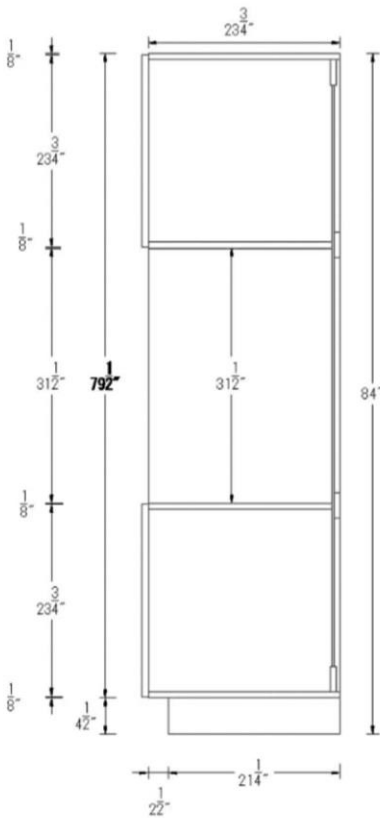

Face Frame Cabinet Specifications

Kitchen Base Standard

Kitchen 3 Drawers Base Standard

Kitchen 4 Drawers Base Standard

Vanity Base Standard

Wall cabinet 30"/36" height standard

Wall cabinet 42" height standard

Single oven cabinet standard

Double oven cabinet standard

Utility cabinet standard

Frameless Cabinet Specifications

Kitchen Base Standard

Kitchen 3 Drawers Base Standard

Kitchen 4 Drawers Base Standard

Single oven cabinet standard

Double oven cabinet standard

Utility cabinet standard

Vanity Base Standard

Wall cabinet 30"/36" height standard

Wall cabinet 42" height standard

Kitchen Base Cabinet

Base Cabinet

B12 B15 B18 B 21