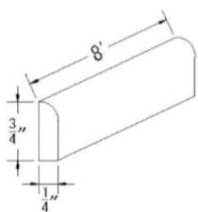

Scribe Molding

SM8