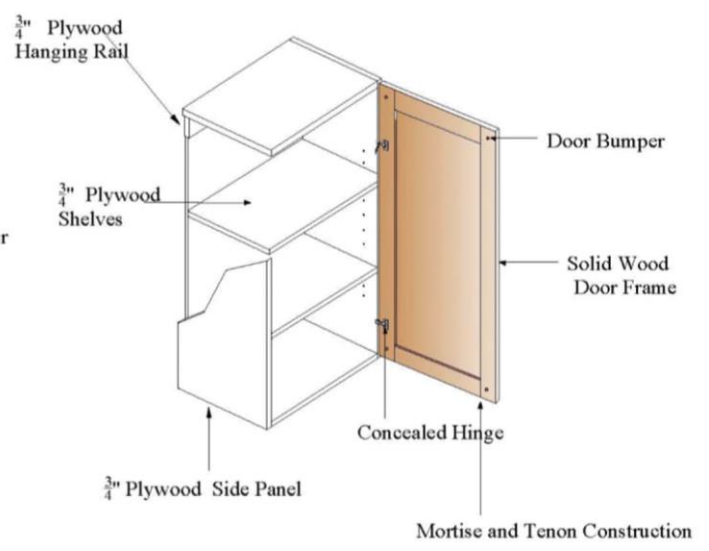

Glass door

Mullion door

Kitchen Cabinets

venezia
KITCHEN - WARDROBE - DOORS

Face Frame Cabinet Construction

Frameless Cabinet Construction

Face Frame Kitchen Cabinet Information:

Component	Feature
Door	Solid Russian birch, raised panel or shaker style as you require. Mortise and tenon joints.
Face frames	3/4" thick solid wood face frames with 1-1/2" wide stiles and rails unless otherwise specified. Frames feature blind mortise and tenon joints.
Tops, Bottom & sides	1/2" thick 7-ply plywood sides/tops/bottoms with birch wood veneer, interiors are prefinished in clear UV coat and exteriors are finished in matching UV coat. Matching interior option is available.
Cabinets backs	1/4" thick plywood with 3" x 1/2" frame. interiors are prefinished in UV coat. 1/2" thick back is available in advantage cabinets.
Shelves	5/8" thick plywood, 1/2" depth, prefinished in UV coat. Full depth is available in advantage cabinets.
Drawer box	5/8" thick solid Russian birch, dovetail joints, 1/4" thick plywood bottom.
Toe kick	1/2" thick plywood, cover cabinets side.
Hinge	1). 4 ways conceal hinges. 2). Soft closed 6 ways conceal hinges.
Glide	1). 3/4 extension white under mount glides, no soft closed. 2). Full extension under mount soft closed glides.