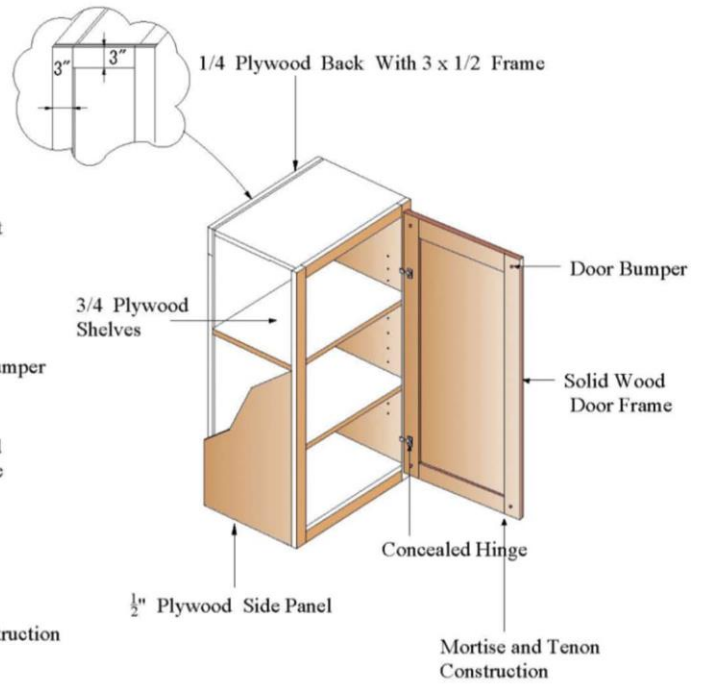

Glass door

Mullion door

Kitchen Cabinets

venezia
KITCHEN - WARDROBE - DOORS

Face Frame Cabinet Construction

Frameless Cabinet Construction

Face Frame Kitchen Cabinet Information:

Component	Feature
Door	Solid Russian birch, raised panel or shaker style as you require. Mortise and tenon joints.
Face frames	3/4" thick solid wood face frames with 1-1/2" wide stiles and rails unless otherwise specified. Frames feature blind mortise and tenon joints.
Tops, Bottom & sides	1/2" thick 7-ply plywood sides/tops/bottoms with birch wood veneer, interiors are prefinished in clear UV coat and exteriors are finished in matching UV coat. Matching interior option is available.
Cabinets backs	1/4" thick plywood with 3" x 1/2" frame. interiors are prefinished in UV coat. 1/2" thick back is available in advantage cabinets.
Shelves	5/8" thick plywood, 1/2" depth, prefinished in UV coat. Full depth is available in advantage cabinets.
Drawer box	5/8" thick solid Russian birch, dovetail joints, 1/4" thick plywood bottom.
Toe kick	1/2" thick plywood, cover cabinets side.
Hinge	1). 4 ways conceal hinges. 2). Soft closed 6 ways conceal hinges.
Glide	1). 3/4 extension white under mount glides, no soft closed. 2). Full extension under mount soft closed glides.