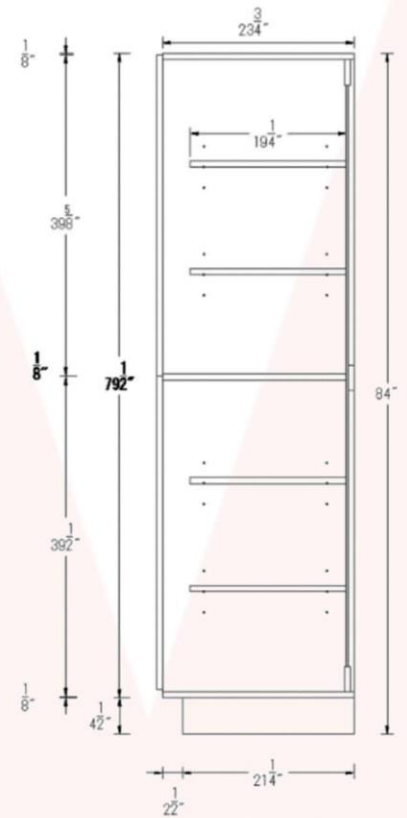

Face Frame Cabinet Specifications

Kitchen Base Standard

Kitchen 3 Drawers Base Standard

Kitchen 4 Drawers Base Standard

Vanity Base Standard

Wall cabinet 30"/36" height standard

Wall cabinet 42" height standard

Single oven cabinet standard

Double oven cabinet standard

Utility cabinet standard

Frameless Cabinet Specifications

Kitchen Base Standard

Kitchen 3 Drawers Base Standard

Kitchen 4 Drawers Base Standard

Single oven cabinet standard

Double oven cabinet standard

Utility cabinet standard

Vanity Base Standard

Wall cabinet 30"/36" height standard

Wall cabinet 42" height standard

Kitchen Base Cabinet

Base Cabinet

B12 B15 B18 B 21