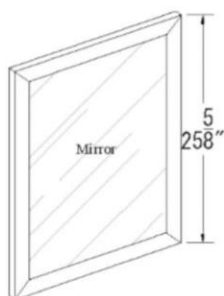

Bathroom Vanity Cabinet

Vanity Base Cabinet

VB12 VB15
VB18 VB21

VB24 VB27 VB30

VSB18 VSB21

VSB24 VSB27 VSB30
VSB33 VSB36

Vanity 3 Drawer Base Cabinet

VDB12-3 VDB15-3 VDB18-3
VDB21-3 VDB24-3 VDB27-3
VDB30-3

Vanity Base Full Height Cabinet

VB9FH VB12FH VB15FH
VB18FH VB21FM

VB24FH VB27FH VB30FH
VB33FH VB36FH

Vanity Knee Drawer

VKD18 VKD21 VKD24
VKD27 VKD30 VKD33
VKD36

Linen Cabinet

LC1584
LC1884
LC2184

MONTEREY SERIES

Vanity Sink Base Cabinet Single Bowl

MVB24 MVB30 MVB36

Vanity Sink Base Cabinet Single Bowl

MVB42 MVB48 MVB54

Vanity Sink Base Cabinet Double Bowls

MVB54D MVB60 MVB66

Linen Cabinet

MLC1884

Above Toilet Two Doors

MAT28

Mirror

MR24 MR30 MR36
MR42 MR48 MR54

Mirror Cabinet Two Doors

MC24 MC30

Mirror Cabinet Three Doors

MC36 MC42 MC48