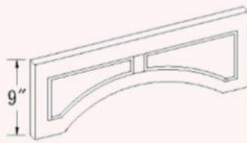

Valance Arch
Flat Panel

VAFP30 VAFP33 VAFP36
VAFP42 VAFP45 VAFP48
VAFP54 VAFP60