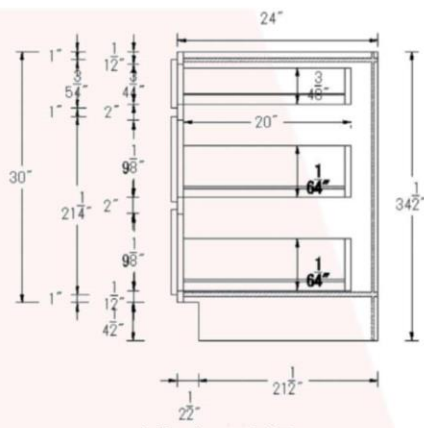

Kitchen 3 Drawers Base Standard