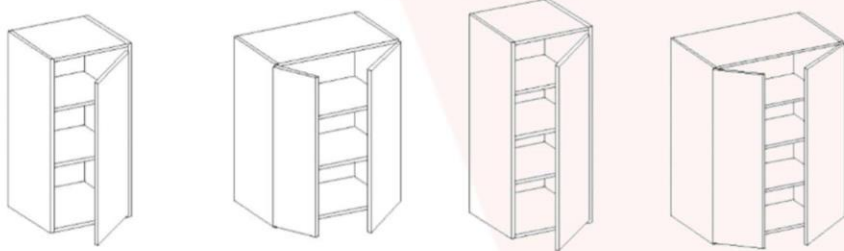

WR3012 WR3312 WR3612
WR3018 WR3318 WR3618

WR3024 WR3324
WR3624

Wall Top Hinge Cabinet

WTH3015 WTH 3615
WTH3018 WTH3618

Wall Cabinet

W930 W1230 W1530
W1830 W2130
W936 W1236 W1536
W1836 W2136

W2430 W2730 W3030
W3330 W3630 W3930
W2436 W2736 W3036
W3336 W3636

W942 W1242 W1542
W1842 W2142

W2442 W2742 W3042
W3342 W3642

Wall Eazy Reach Cabinet

WER2430
WER2436
WER2442

Wall Angle Cabinet

WA2430 WA2730
WA2436 WA2736
WA2442 WA2742
(3 Shelves for 42" height cabinets)

Wall Blind Cabinet