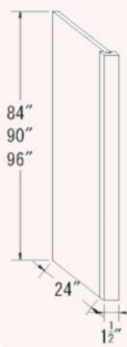

Ref End Panel Return