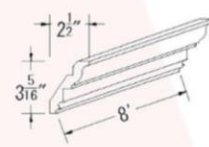

Classic Crown
Molding

CCM8