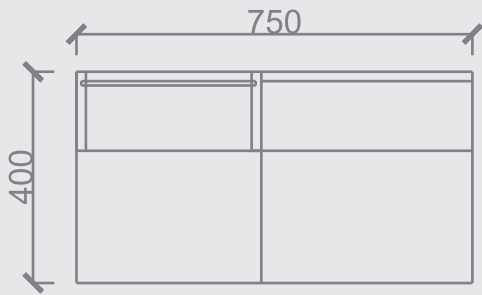

Jewel

The Jewel proves to be the last piece of the puzzle to create your dream bedroom space. With this charming dressing module, equipped with ample space and trendy designing, the bedroom surely lightens up with a different glow.