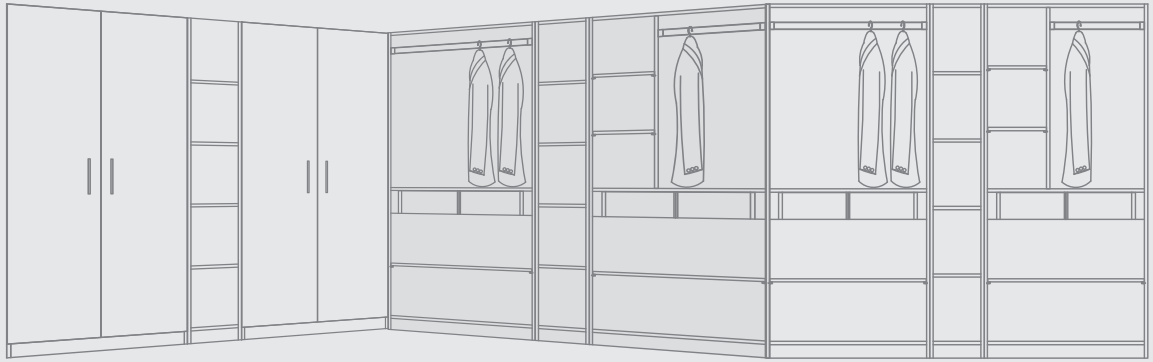

Three Door Option