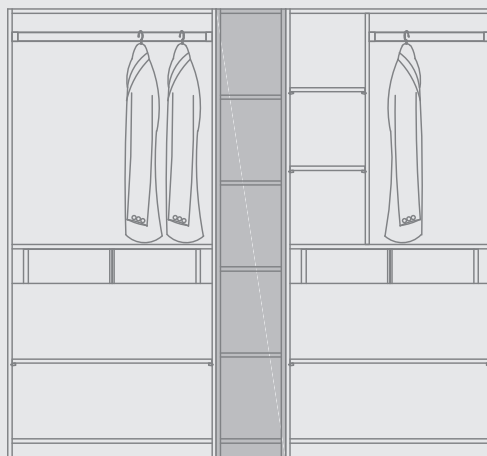

Open Storage