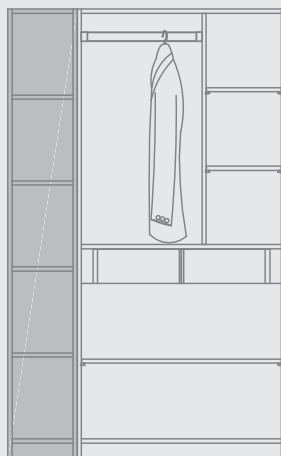

Open Storage