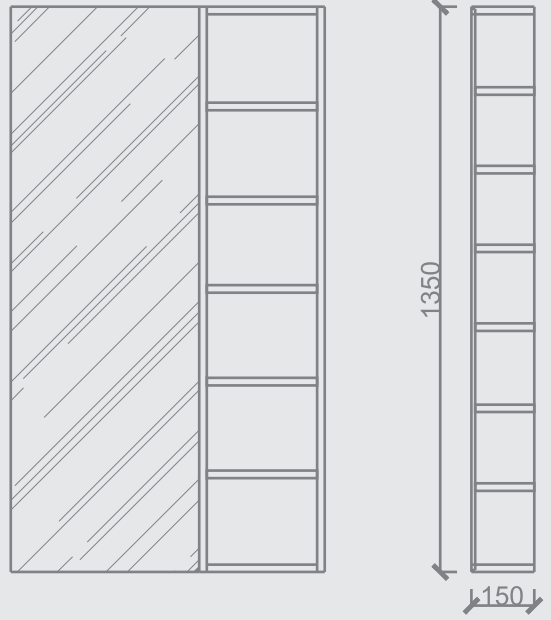

Prism

The glamorous vanity module to cater your multipurpose needs while also giving a posh look to your bedroom.

The double compartment cabinet with single side mirrors and open shelves, create this furnishing masterpiece.