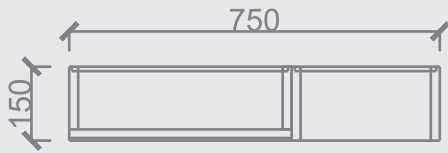

Prism

The glamorous vanity module to cater your multipurpose needs while also giving a posh look to your bedroom.

The double compartment cabinet with single side mirrors and open shelves, create this furnishing masterpiece.