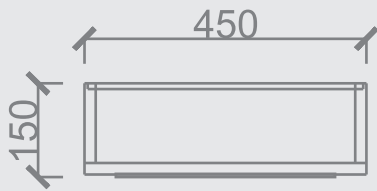

The perfect combination of Elegance and Comfort to suit your daily lives.

Blanc

This picturesque dressing cabinet is furnished to match your chic lifestyle with its acute design features.

A single side cabinet with multiple shelves and attached mirror, completes the overall look of it.