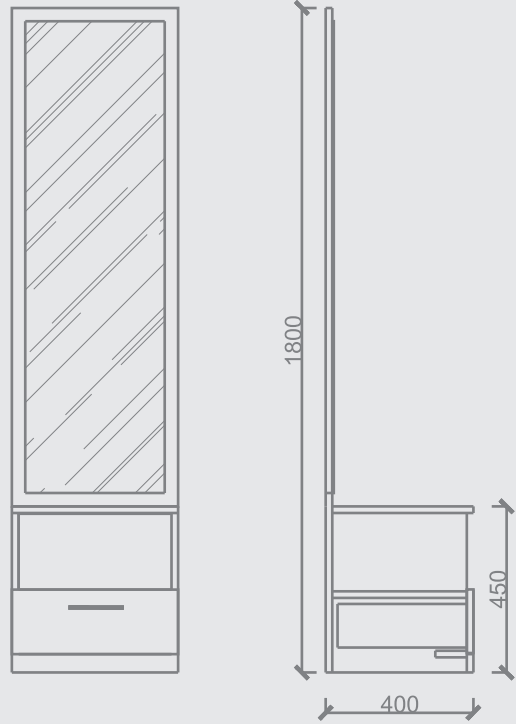

Tryst

The Tryst is specially designed for those admirable times that one spends in beautifying themselves.

The elegance of this dresser shimmers in its simplistic design and blending colour scheme.