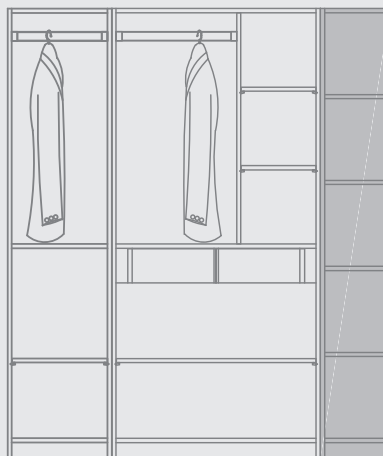

Mark

Vertical Wood Finished Double Handle

The true charm of this wardrobe is the vertical wooden and aluminum handles. You can also customize this wardrobe with different color laminate and lacquered options, to set the theme of your wardrobe as per your wish list.