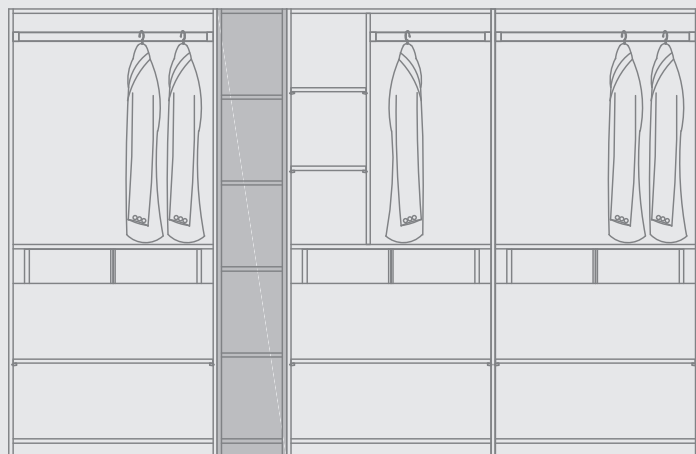

Front View

Open Storage

3 Years Warranty & Maintenance Free

Mark

Vertical Wood Finished Double Handle

The true charm of this wardrobe is the vertical wooden and aluminum handles. You can also customize this wardrobe with different color laminate and lacquered options, to set the theme of your wardrobe as per your wish list.