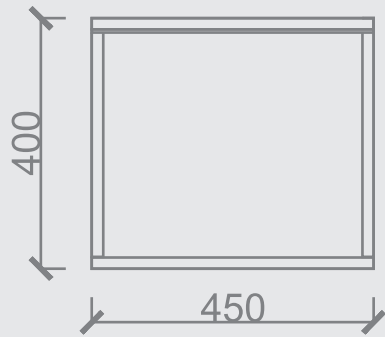

Tryst

The Tryst is specially designed for those admirable times that one spends in beautifying themselves.

The elegance of this dresser shimmers in its simplistic design and blending colour scheme.